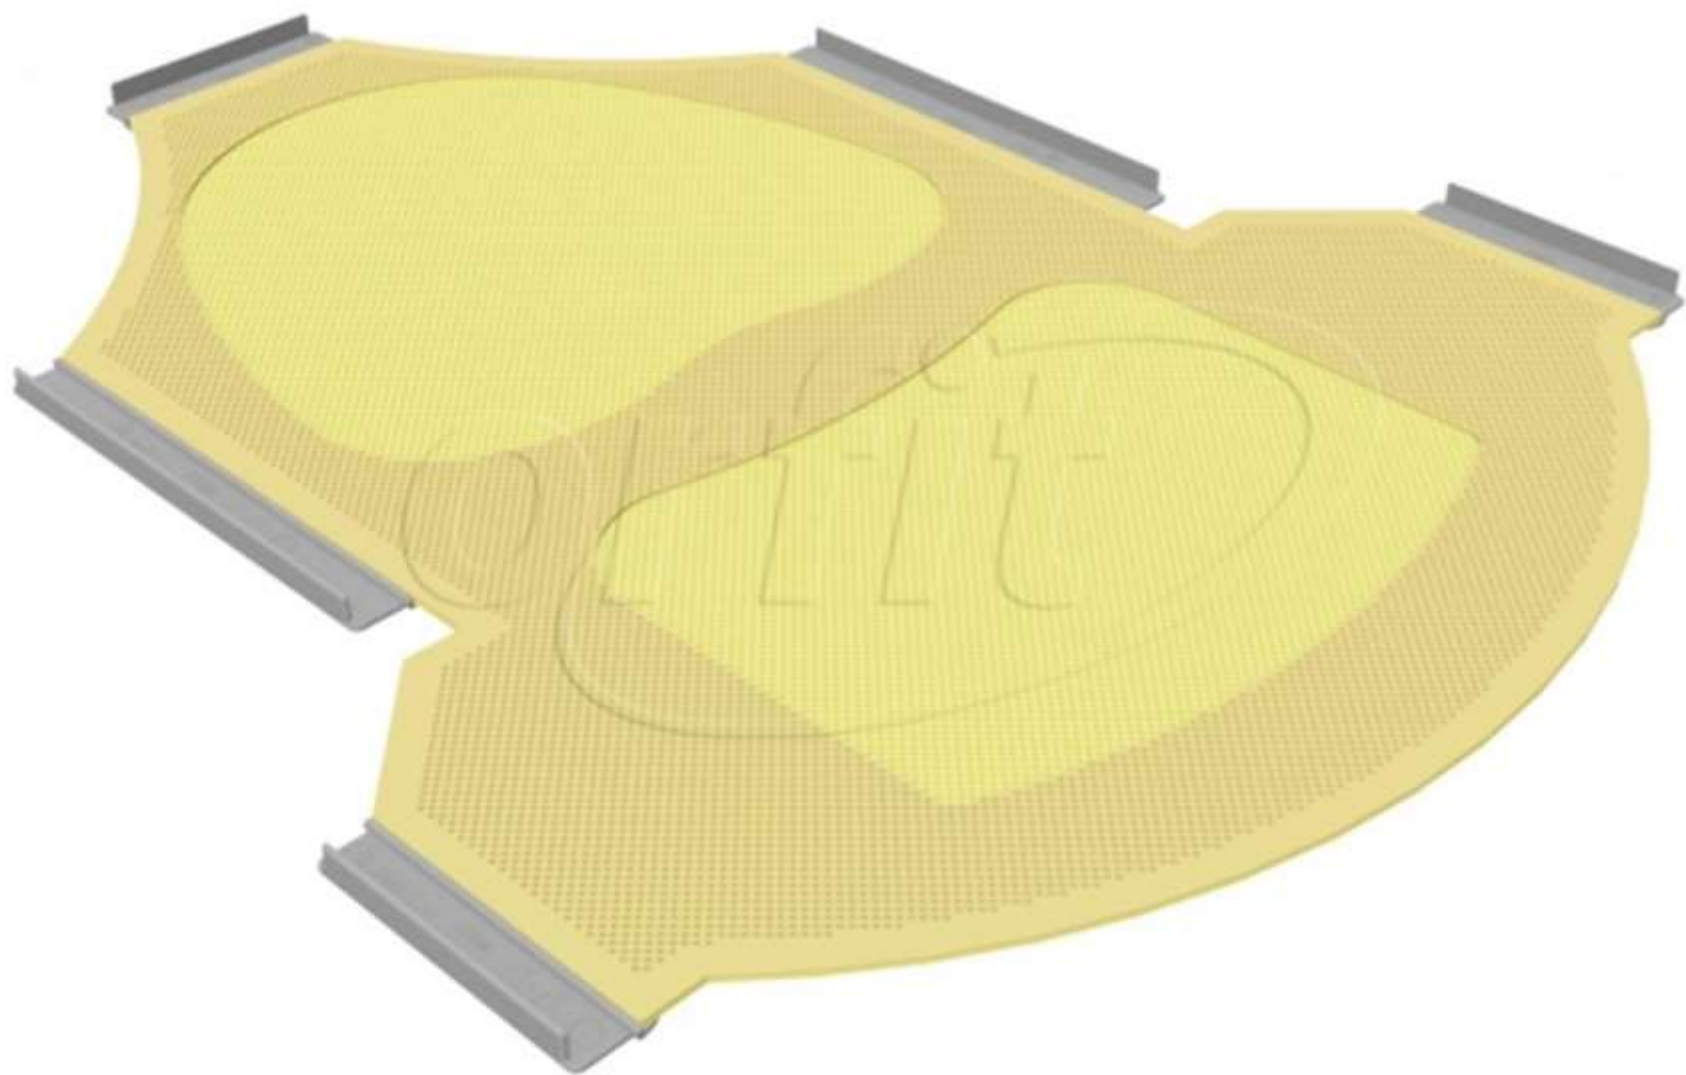

orfit
driven by care

HP-System

Hardware

OPEN FACE MASKEN

- Klaustrophobie
- Vision RT

MRT

AIO-System

Behandlungs-BHs

SBRT

Brust in Bauchlage Sagittilt™

Extremitäten

PROTONEN

ESTRO33 - APRIL 4-7 - VIENNA

Visit the ORFIT booth no. 5300 - Reed Messe

drivenbycare

www.orfit.com