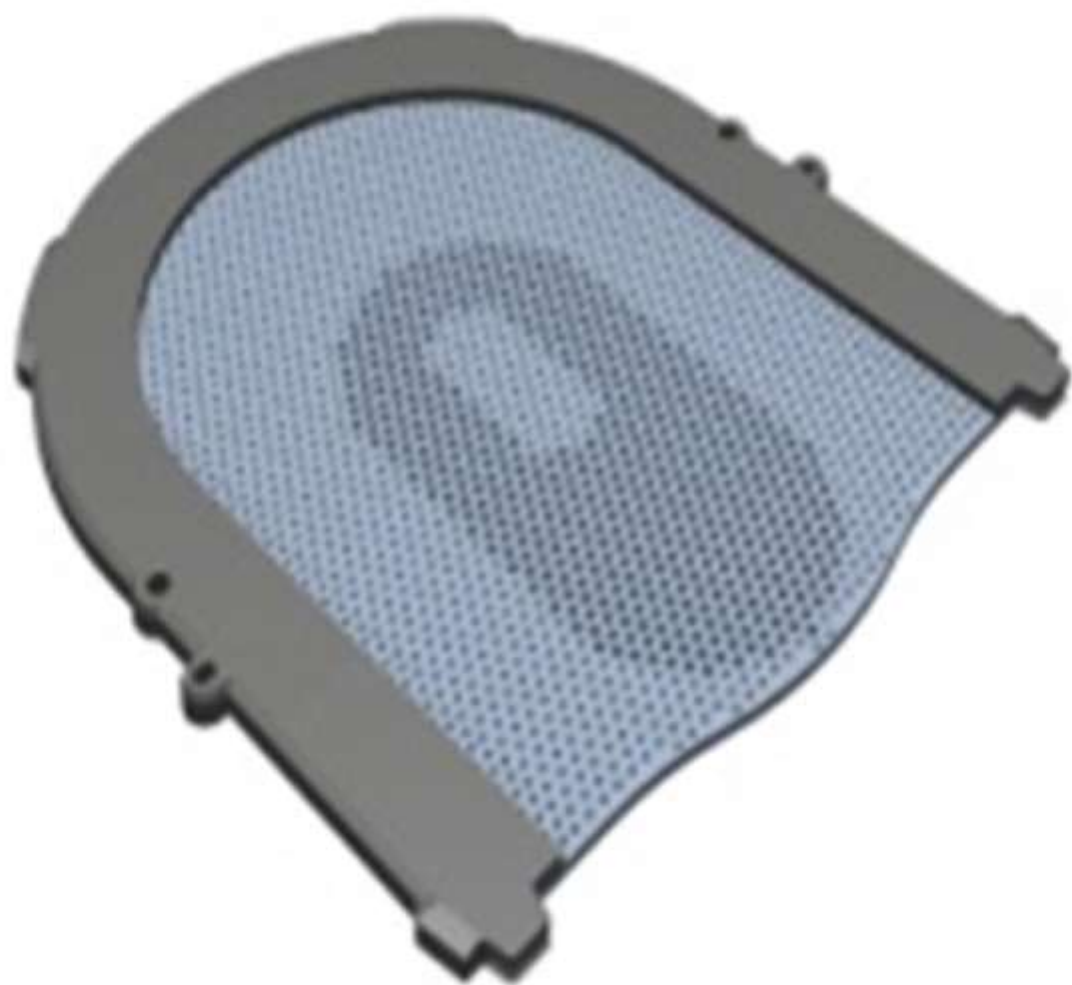

orfit
driven by care

HP-System

Hardware

OPEN FACE MASKEN

- Klaustrophobie
- Vision RT

MRT

AIO-System

Behandlungs-BHs

SBRT

Brust in Bauchlage Sagittilt™

Extremitäten

PROTONEN

ESTRO33 - APRIL 4-7 - VIENNA

Visit the ORFIT booth no. 5300 - Reed Messe

drivenbycare

www.orfit.com