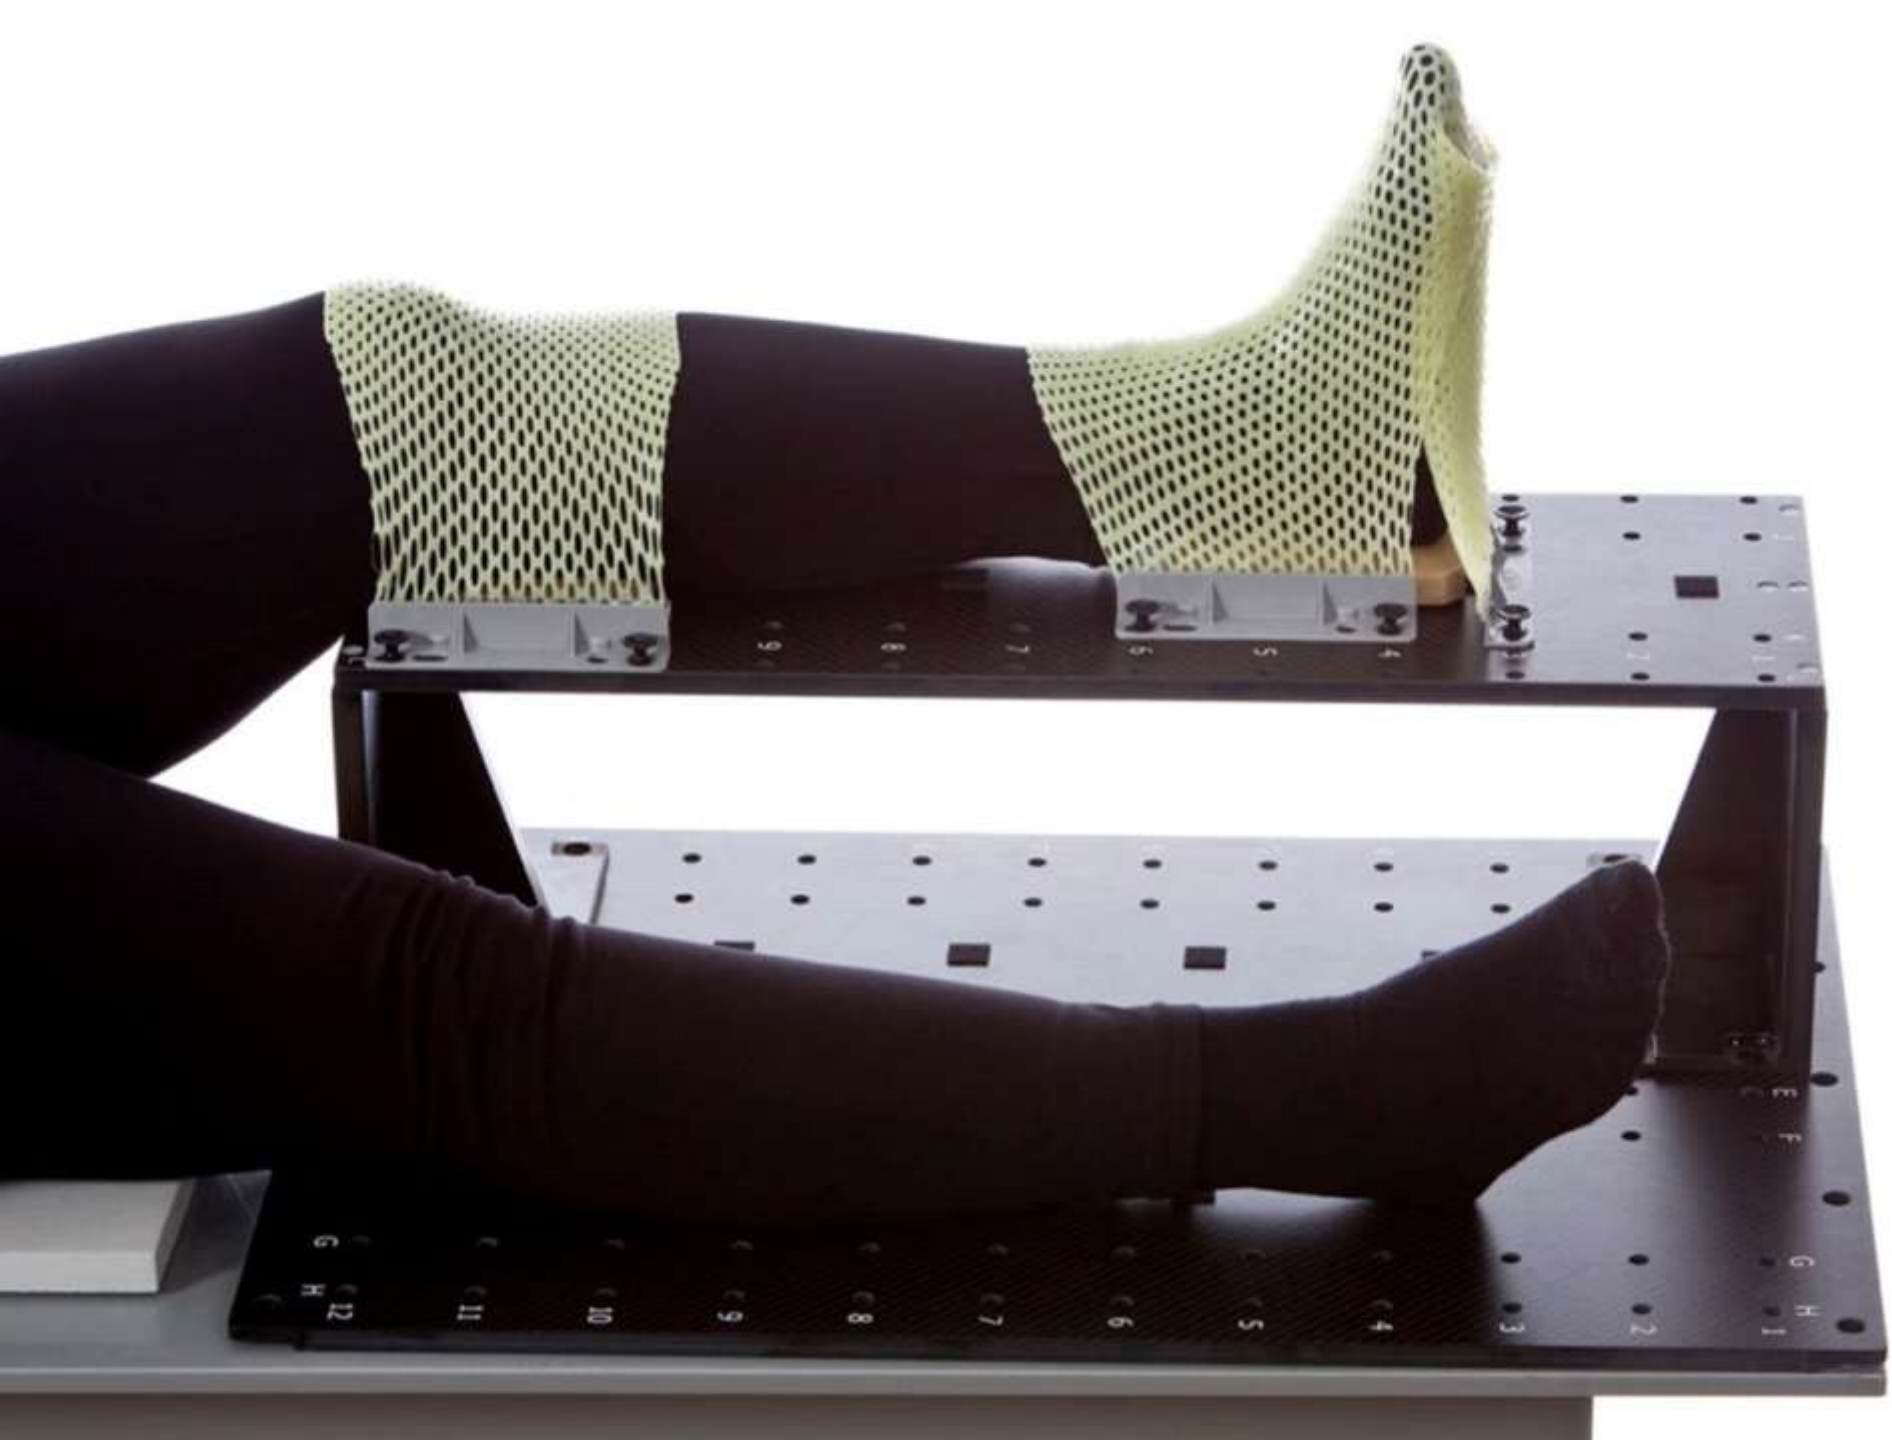

SBRT

Brust in Bauchlage Sagittilt™

Extremitäten

PROTONEN

ESTRO33 - APRIL 4-7 - VIENNA

Visit the ORFIT booth no. 5300 - Reed Messe

drivenbycare

www.orfit.com