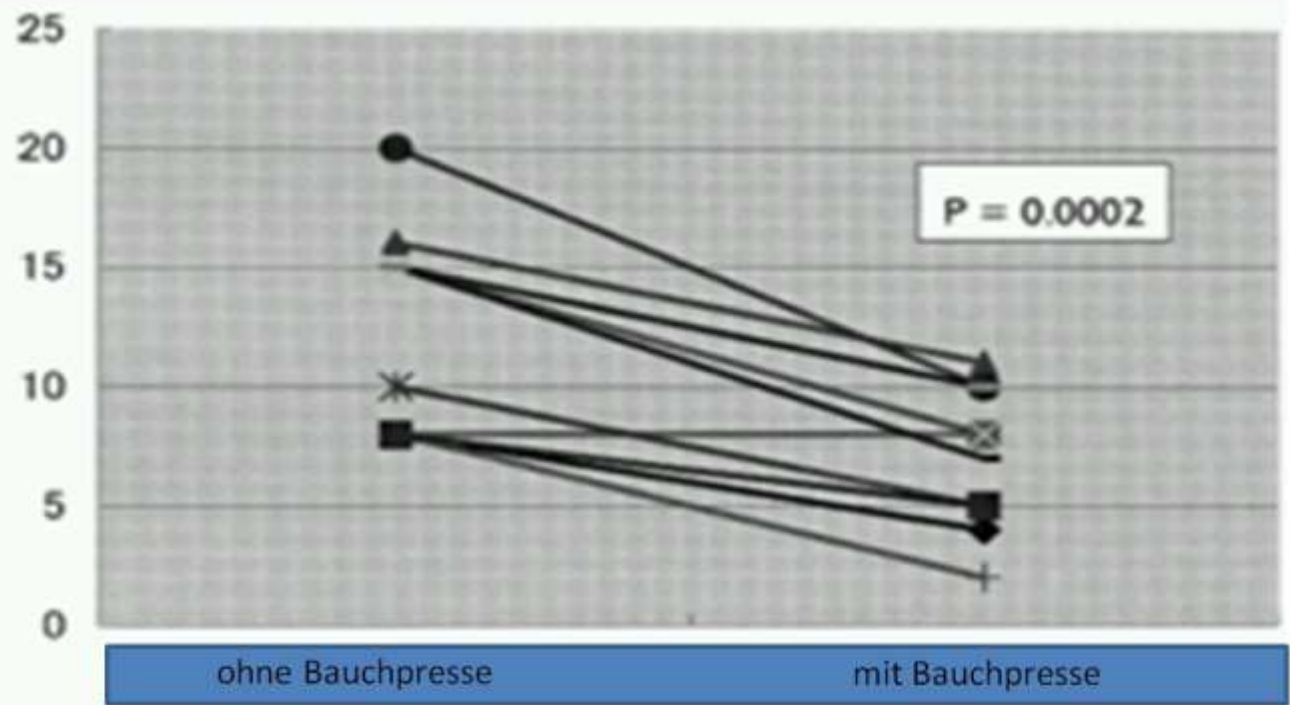

orfit
driven by care

HP-System

Hardware

OPEN FACE MASKEN

- Klaustrophobie
- Vision RT

MRT

AIO-System

Behandlungs-BHs

SBRT

Brust in Bauchlage Sagittilt™

Extremitäten

PROTONEN

ESTRO33 - APRIL 4-7 - VIENNA

Visit the ORFIT booth no. 5300 - Reed Messe

drivenbycare

www.orfit.com