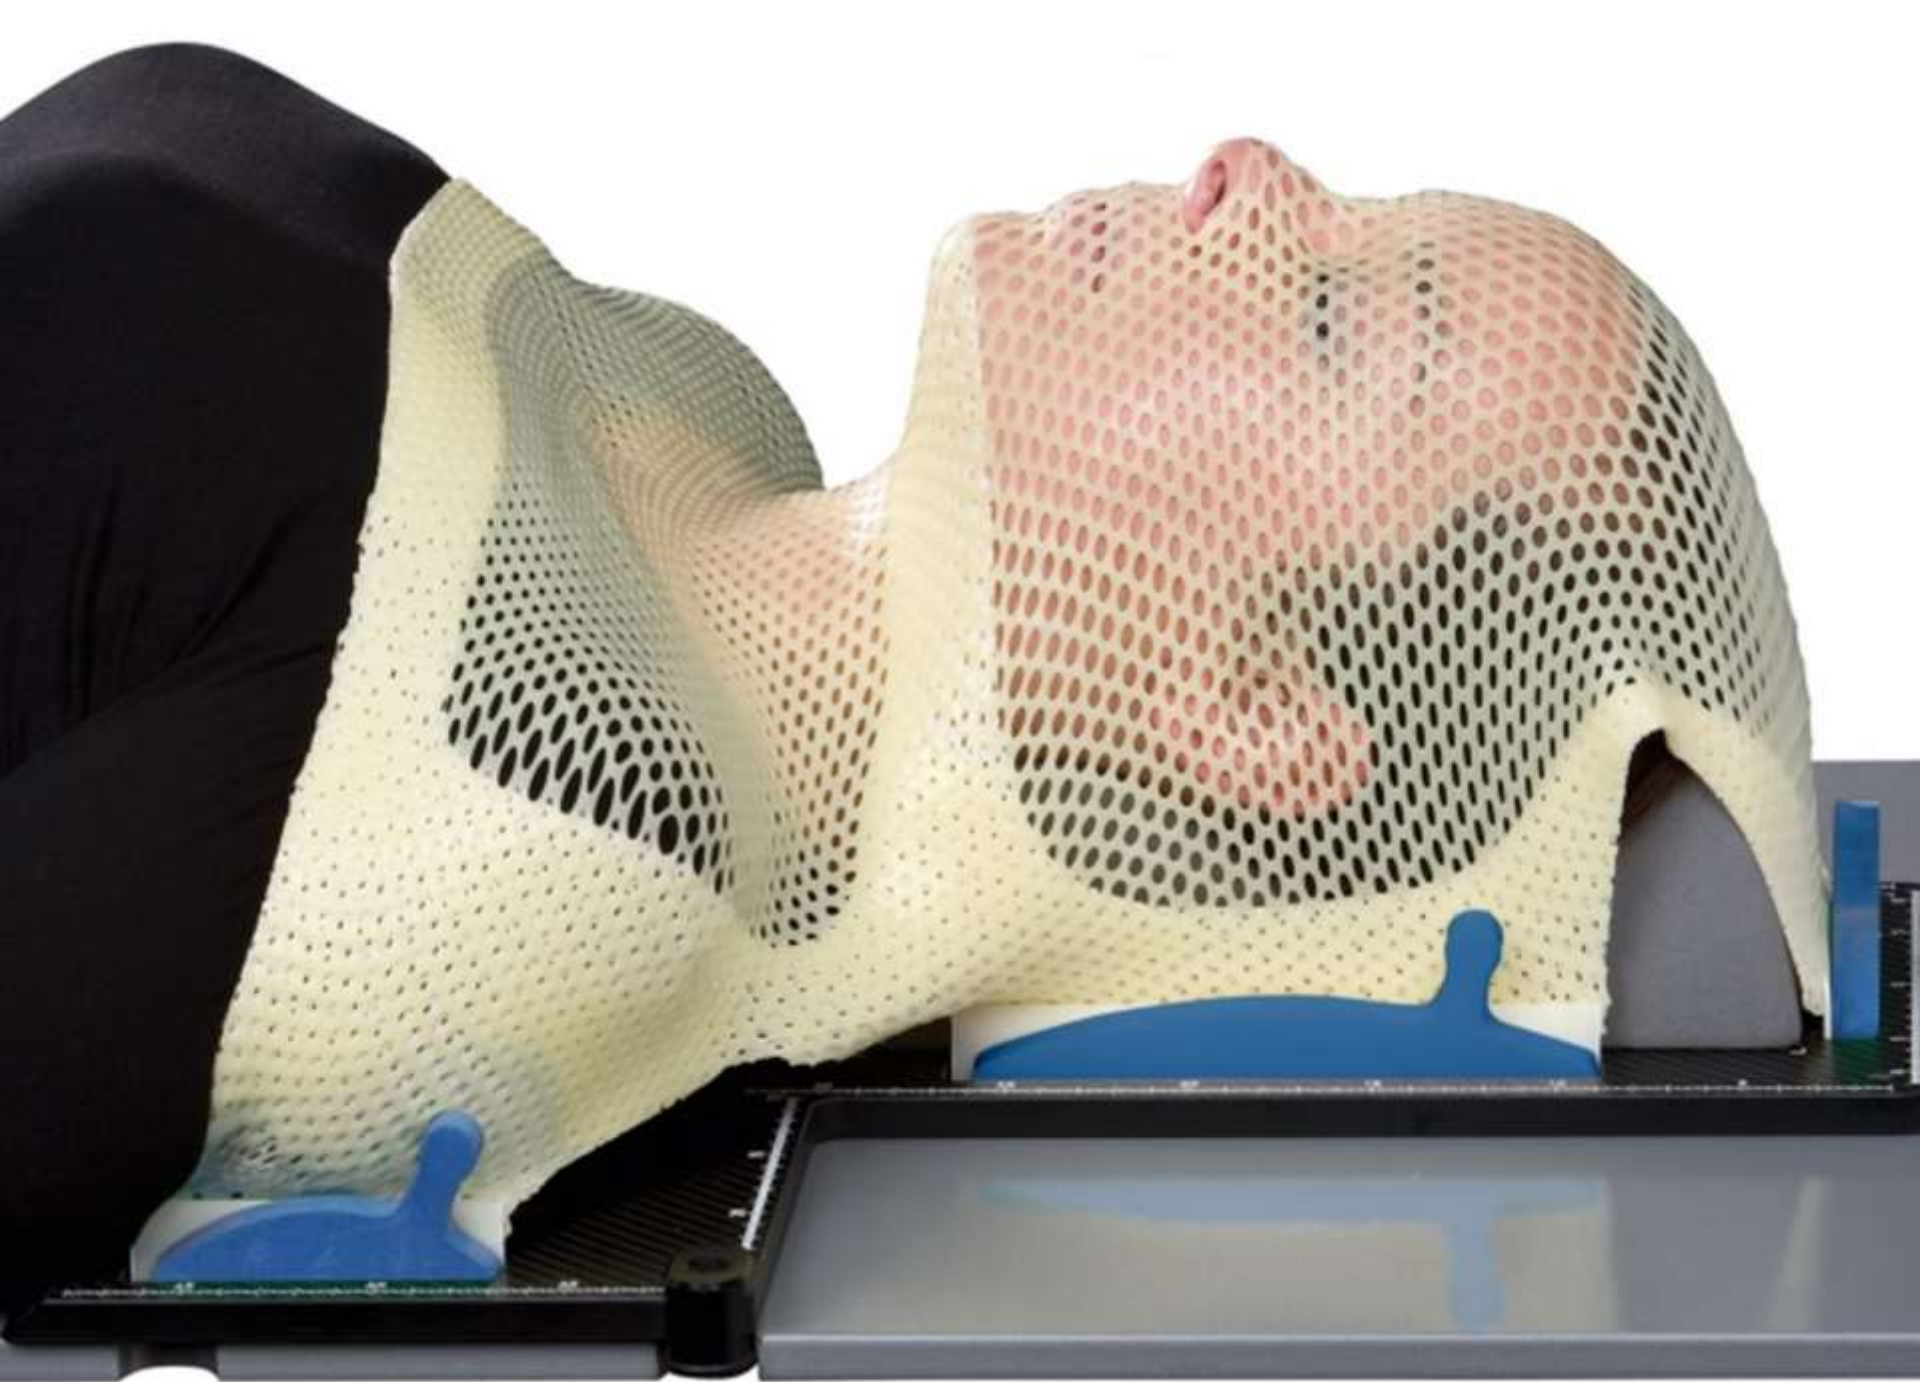

orfit
driven by care

HP-System

Hardware

OPEN FACE MASKEN

- Klaustrophobie
- Vision RT

MRT

AIO-System

Behandlungs-BHs

SBRT

Brust in Bauchlage Sagittilt™

Extremitäten

PROTONEN

ESTRO33 - APRIL 4-7 - VIENNA

Visit the ORFIT booth no. 5300 - Reed Messe

drivenbycare

www.orfit.com