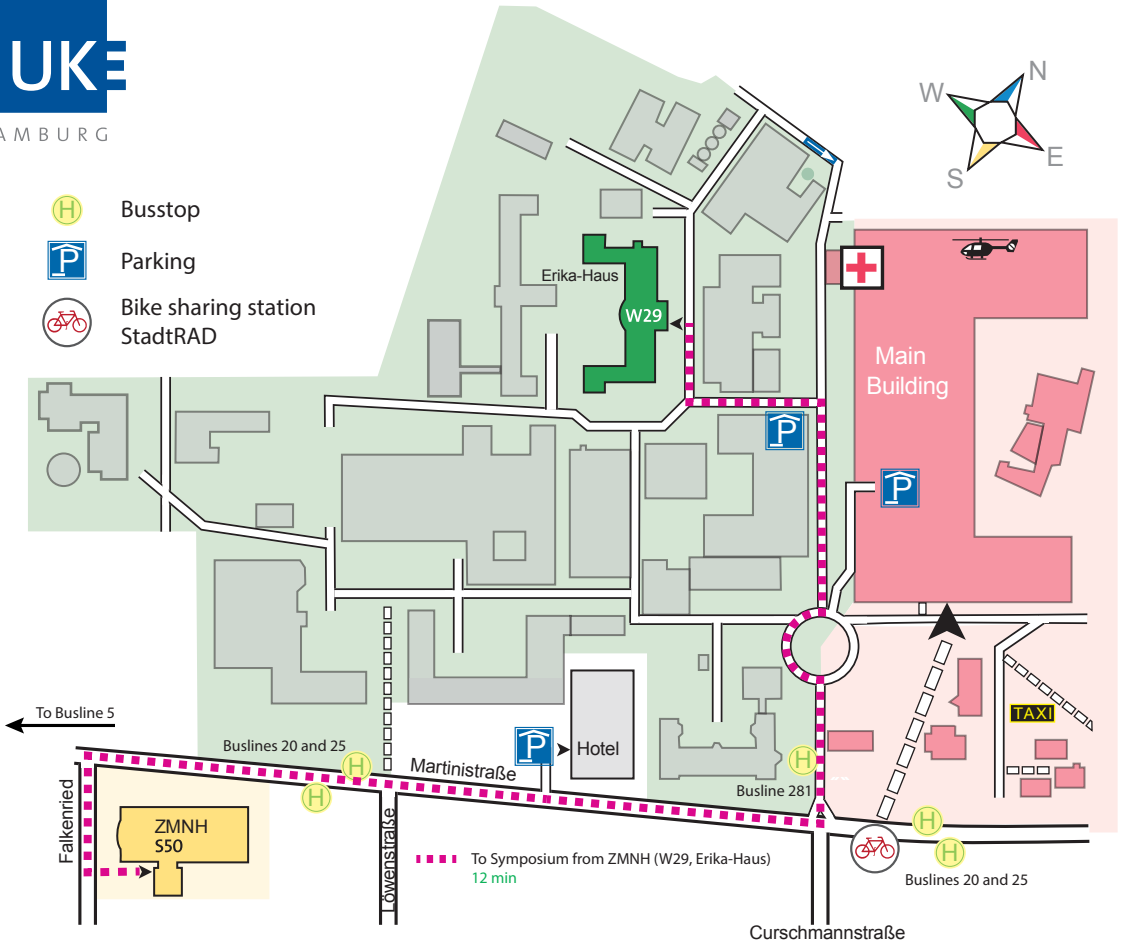

-  Busstop
-  Parking
-  Bike sharing station
StadtRAD

 To Symposium from ZMNH (W29, Erika-Haus)
12 min

Curschmannstraße